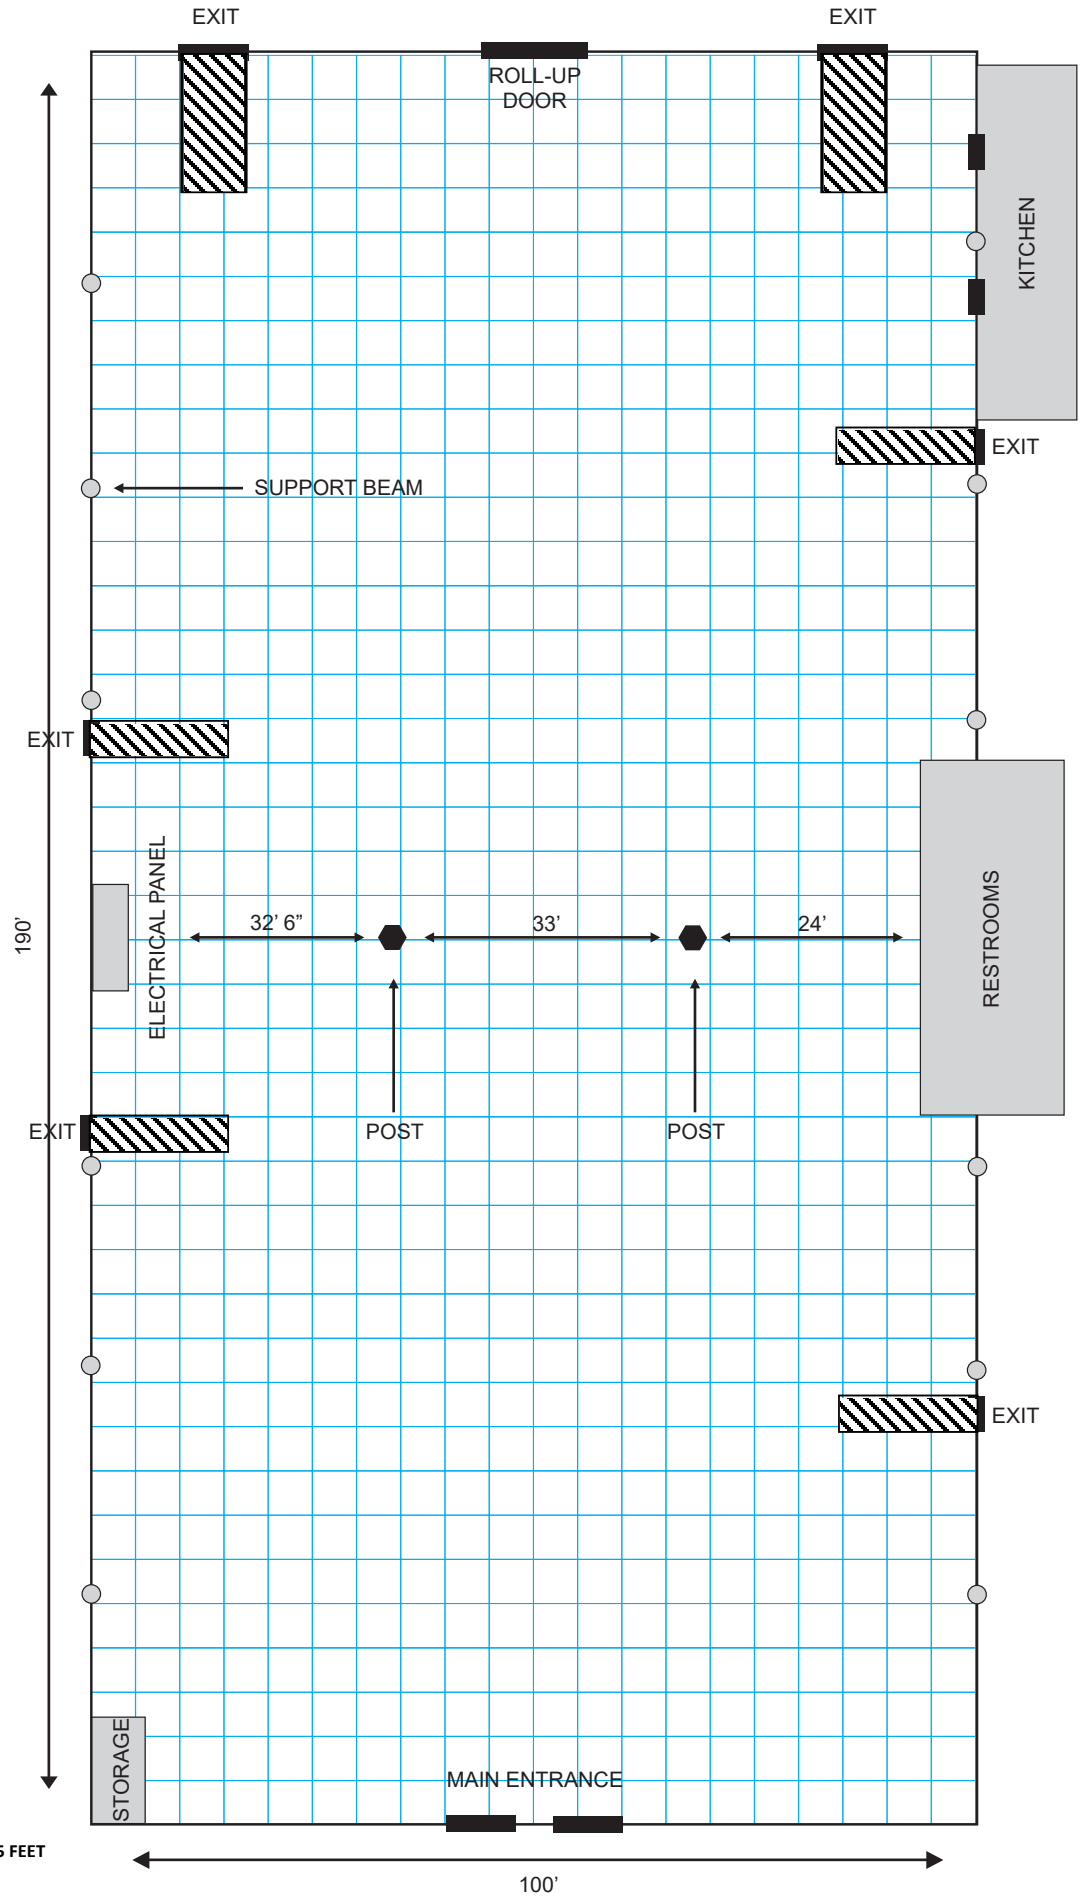

PRESIDENT'S HALL LAYOUT

100' x 190'

5' x 5'

EXITWAY KEEP CLEAR 15 FEET
INSIDE/OUTSIDE

100'